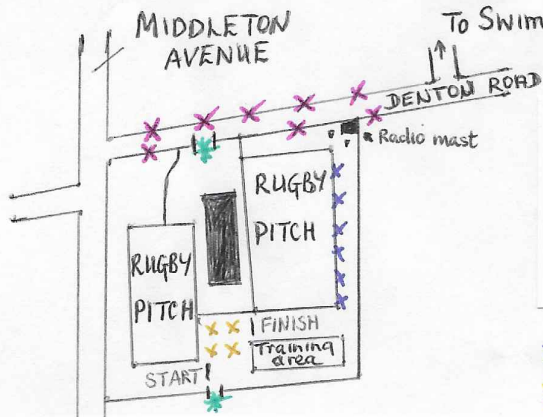

# WHARFEDALE PRIMARY SCHOOL XC COURSES

## ILKLEY RUGBY CLUB

Car parking for helpers and school representatives inside the rugby club. Plenty of parking on nearby streets and swimming pool. **XXX** please do not park between Middleton Avenue/Denton Road junction and swimming pool entrance

**x** Good spot for spectators on banking  
**xx** Base for school flags

\* Enter the Rugby Club on foot at the main entrance off Denton Road or at the gate near the skateboard park

Reception : Start to Finish around the training area

YEAR 6  
THREE large circuits  
(see Year 4 map)